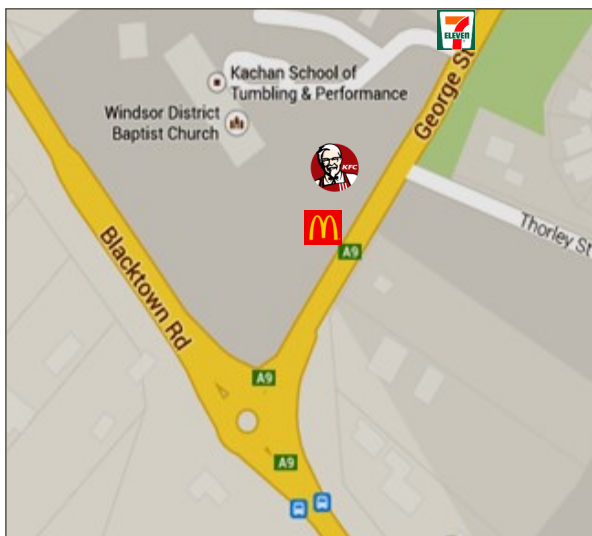

739 George St. South Windsor
(Grounds of Windsor District Baptist Church)

0435 155 834

info@kstp.com.au

www.kstp.com.au

Follow us on Facebook.

@Kachan School of Tumbling & Performance

Follow us on Instagram.

@kachan_school_of_tumbling